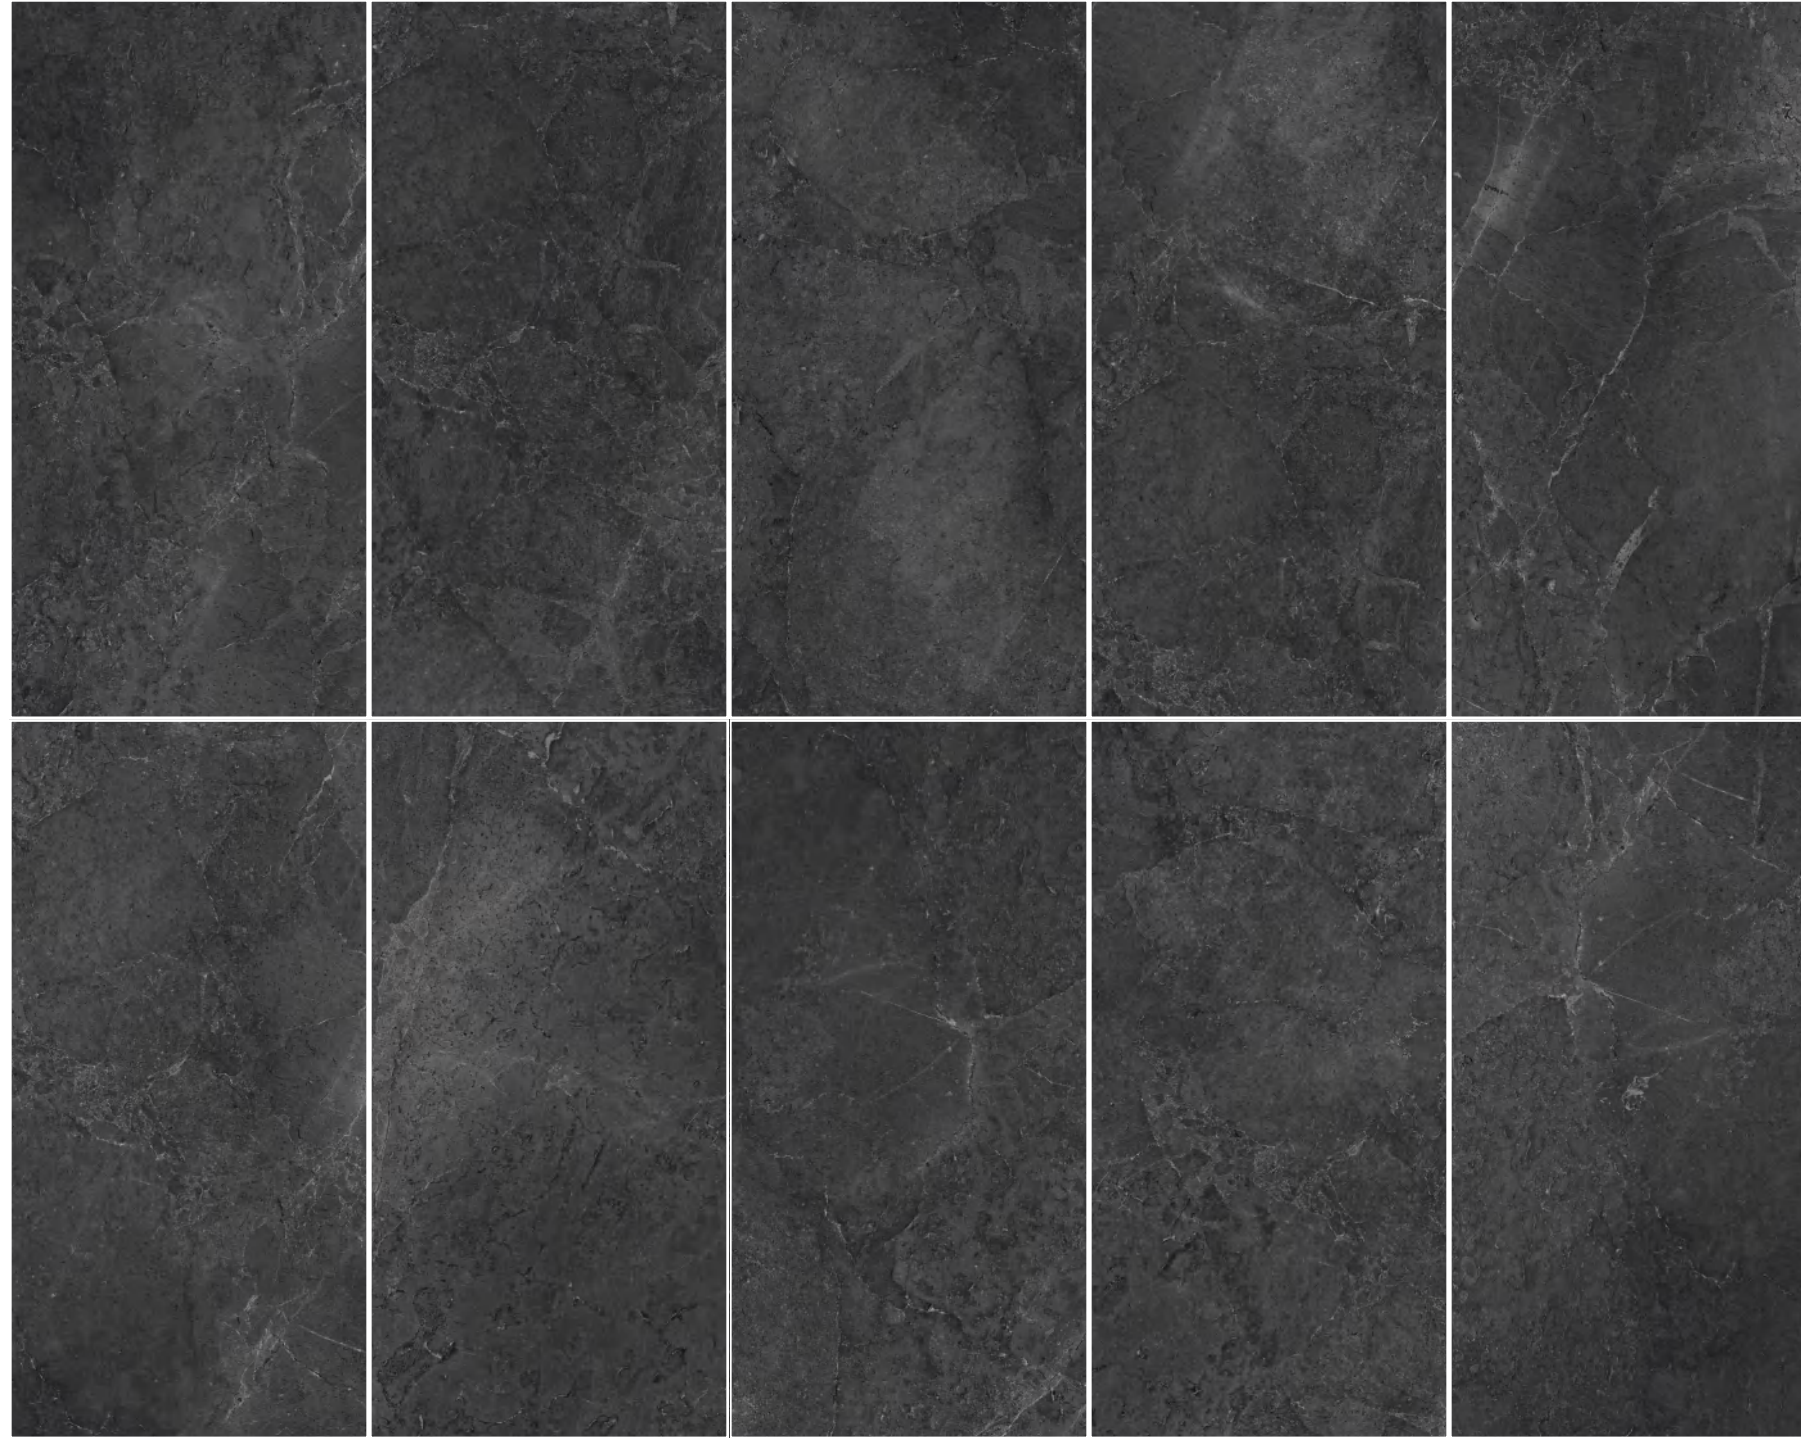

DARK

SIZE

AACHEN DARK 36AC09
AACHEN DARK 60AC09
AACHEN DARK 612AC09

300*600mm 12"×24"
600*600mm 24"×24"
600*1200mm 24"×48"