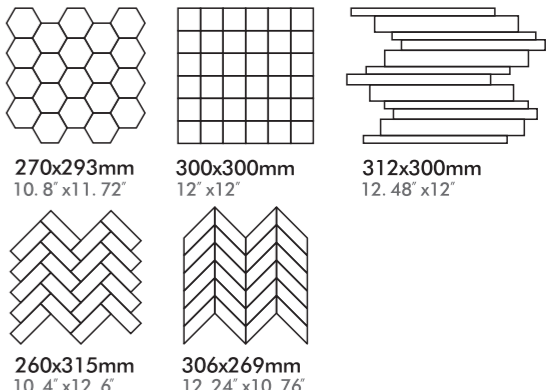

4.

Bianco

Grigio

5. Floor: 600x1200mm 24'x48" 100x1200mm 4'x48"

Grigio

Five original size with matt & honed finished.

Sizes

Mosaics

Bianco

270x293mm
10.8" x 11.72"

300x300mm
12" x 12"

312x300mm
12.48" x 12"

260x315mm
10.4" x 12.6"

306x269mm
12.24" x 10.76"

Grigio

270x293mm
10.8" x 11.72"

300x300mm
12" x 12"

312x300mm
12.48" x 12"

260x315mm
10.4" x 12.6"

306x269mm
12.24" x 10.76"

Nero

270x293mm
10.8" x 11.72"

300x300mm
12" x 12"

312x300mm
12.48" x 12"

Packing Details

SERIES	Sizes 	Pcs/Ctn 	M ² /Ctn 	kgs/Ctn 	Ctns/Plt 	M ² /Plt 	Kg/Plt
STELVIO	90x180-36x72'	2	3.24	90	31	100.44	2790
	90x90-36x36'	2	1.62	40	40	64.8	1600
	45x90-18x36'	3	1.215	29	56	68.04	1624
	60x120-24x48'	2	1.44	34.5	56	80.64	1932
	60x60-24x24'	4	1.44	32.5	40	57.6	1300
	30x60-12x24'	8	1.44	31.5	40	57.6	1260
	30x30-12x12'	11	0.99	22	54	53.46	1188
30x30-12x12' Mosaic	11	0.99	22	54	53.46	1188	