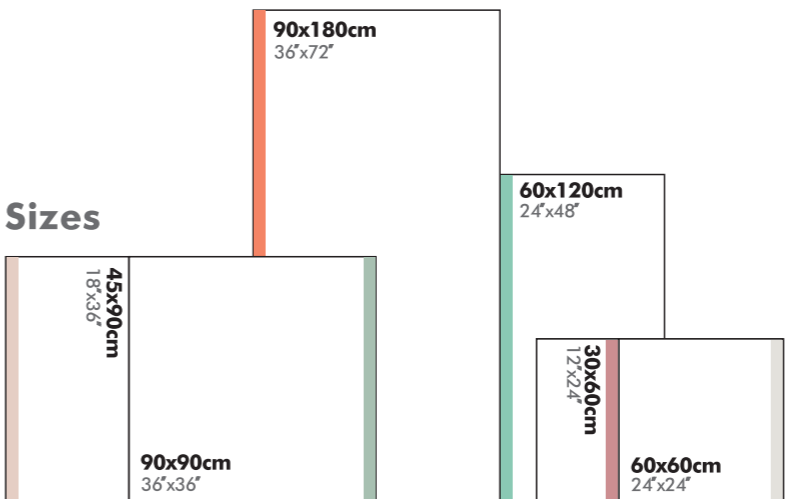

4.

Bianco

Grigio

5. Floor: 600x1200mm 24'x48" 100x1200mm 4'x48"

Grigio

Five original size with matt & honed finished.

Sizes

Mosaics

Bianco

270x293mm
10.8" x 11.72"

300x300mm
12" x 12"

312x300mm
12.48" x 12"

260x315mm
10.4" x 12.6"

306x269mm
12.24" x 10.76"

Grigio

270x293mm
10.8" x 11.72"

300x300mm
12" x 12"

312x300mm
12.48" x 12"

260x315mm
10.4" x 12.6"

306x269mm
12.24" x 10.76"

Nero

270x293mm
10.8" x 11.72"

300x300mm
12" x 12"

312x300mm
12.48" x 12"

Packing Details

SERIES	Sizes 	Pcs/Ctn 	M ² /Ctn 	kgs/Ctn 	Ctns/Plt 	M ² /Plt 	Kg/Plt
STELVIO	90x180-36x72'	2	3.24	90	31	100.44	2790
	90x90-36x36'	2	1.62	40	40	64.8	1600
	45x90-18x36'	3	1.215	29	56	68.04	1624
	60x120-24x48'	2	1.44	34.5	56	80.64	1932
	60x60-24x24'	4	1.44	32.5	40	57.6	1300
	30x60-12x24'	8	1.44	31.5	40	57.6	1260
	30x30-12x12'	11	0.99	22	54	53.46	1188
30x30-12x12' Mosaic	11	0.99	22	54	53.46	1188	