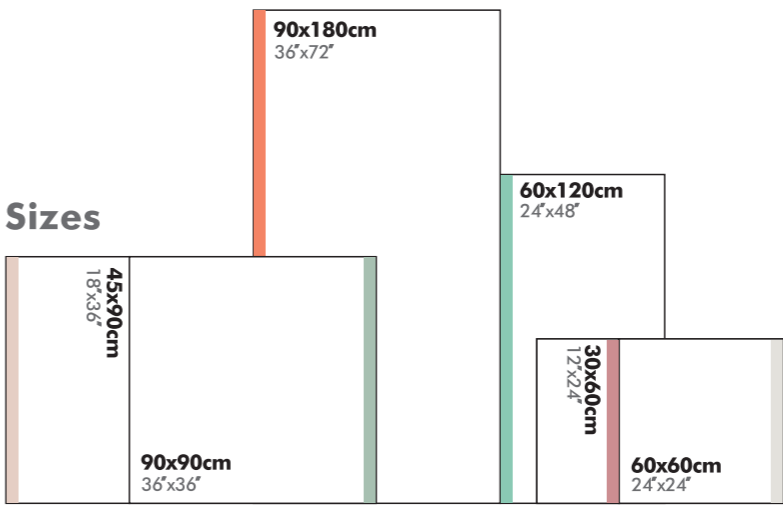

Art Space

STELVIO

Grigio
Floor: 600x600mm 24"x24"

Grigio
Floor: Mosaic 270x293mm 108"x117.2"

Grigio
Floor: 300x600mm 12"x24"

Nero

Five original size with matt & honed finished.

Sizes

Bianco

270x293mm
10.8" x 11.72"

300x300mm
12" x 12"

312x300mm
12.48" x 12"

260x315mm
10.4" x 12.6"

306x269mm
12.24" x 10.76"

Grigio

270x293mm
10.8" x 11.72"

300x300mm
12" x 12"

312x300mm
12.48" x 12"

260x315mm
10.4" x 12.6"

306x269mm
12.24" x 10.76"

Nero

270x293mm
10.8" x 11.72"

300x300mm
12" x 12"

312x300mm
12.48" x 12"

Packing Details

SERIES	Sizes 	Pcs/Ctn 	M ² /Ctn 	kgs/Ctn 	Ctns/Plt 	M ² /Plt 	Kg/Plt
STELVIO	90x180-36x72'	2	3.24	90	31	100.44	2790
	90x90-36x36'	2	1.62	40	40	64.8	1600
	45x90-18x36'	3	1.215	29	56	68.04	1624
	60x120-24x48'	2	1.44	34.5	56	80.64	1932
	60x60-24x24'	4	1.44	32.5	40	57.6	1300
	30x60-12x24'	8	1.44	31.5	40	57.6	1260
	30x30-12x12'	11	0.99	22	54	53.46	1188
30x30-12x12' Mosaic	11	0.99	22	54	53.46	1188	