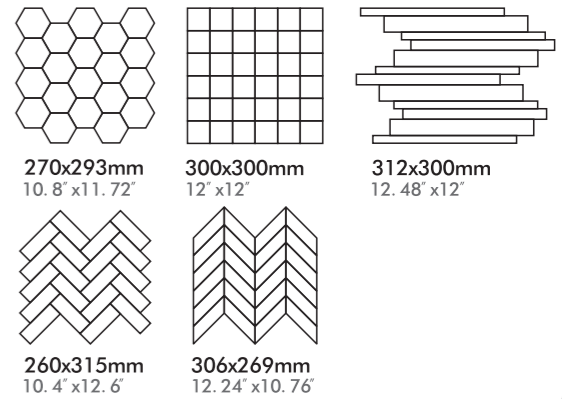

Bianco

Five original size with matt & honed finished.

Mosaics