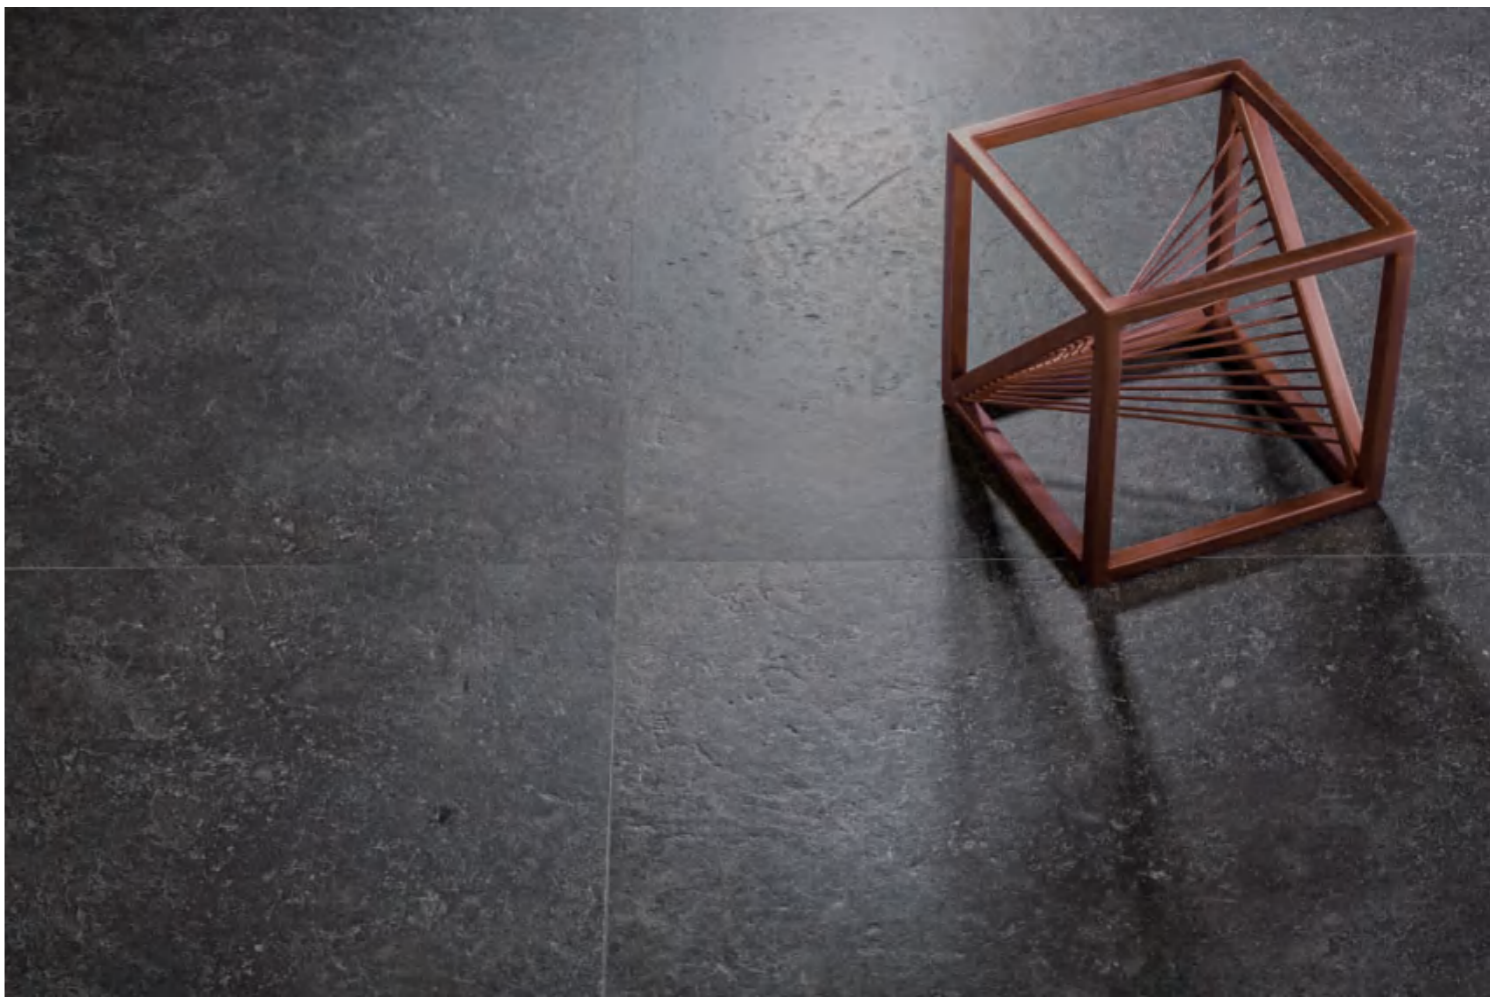

Nero

Five original size with matt & honed finished.

Sizes

Mosaics