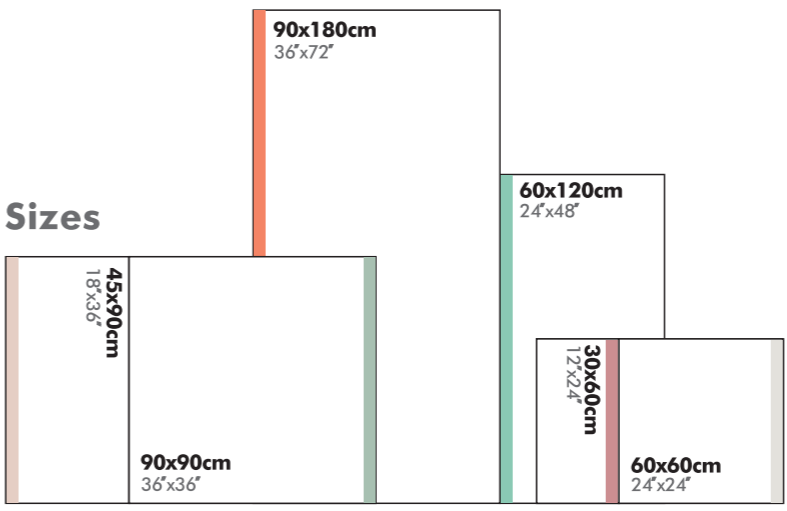

Bianco

Five original size with matt & honed finished.