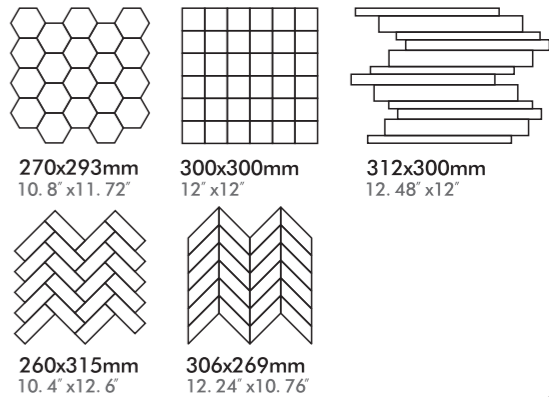

Nero

Five original size with matt & honed finished.

Sizes

Mosaics