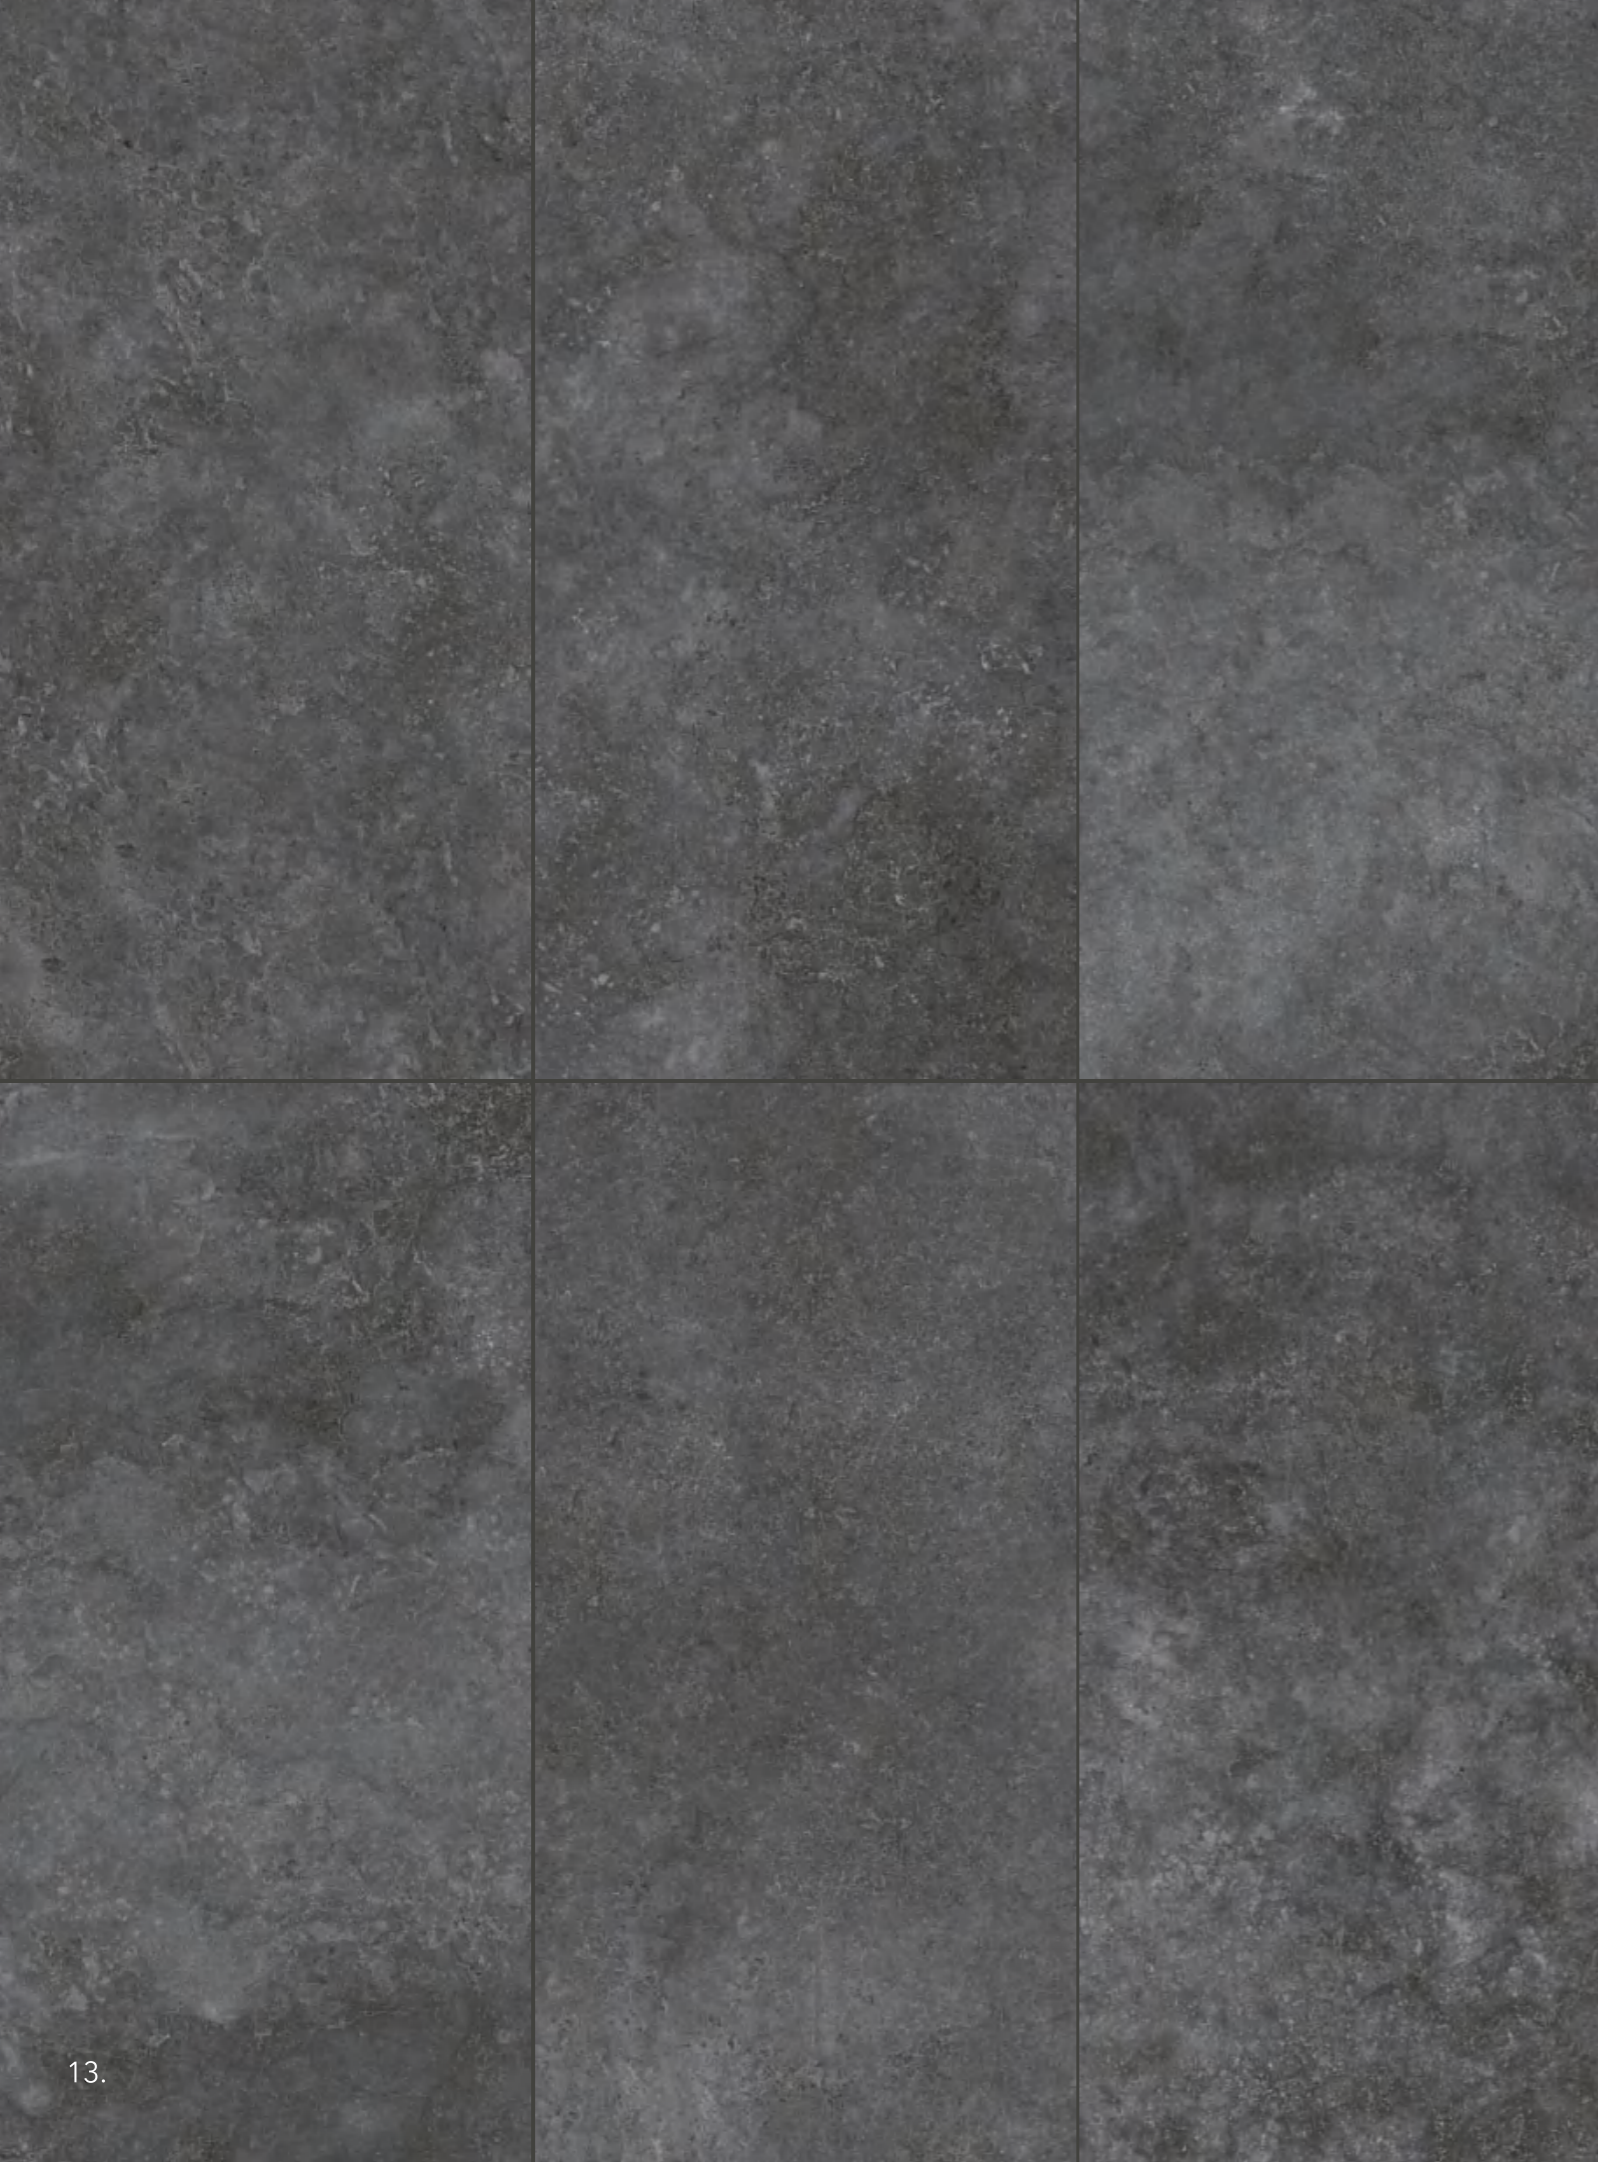

Art Space

STELVIO

Grigio
Floor: 600x600mm 24"x24"

Grigio
Floor: Mosaic 270x293mm 108"x117.2"

Grigio
Floor: 300x600mm 12"x24"

Nero

Five original size with matt & honed finished.

Sizes